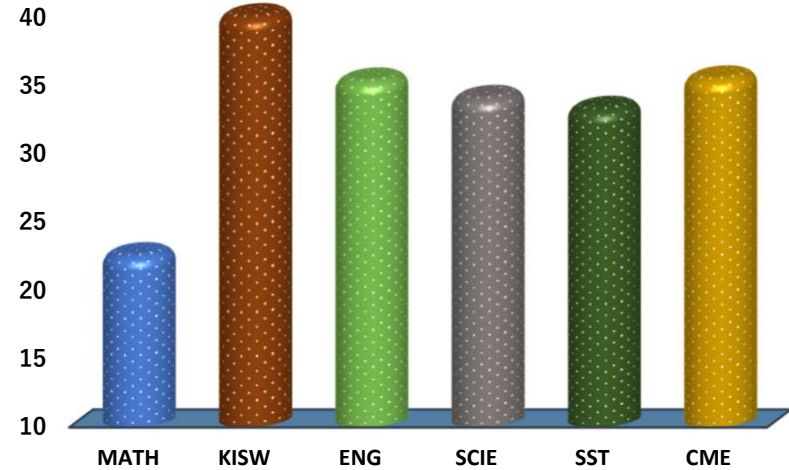

BISHOP CHITEMO

REGION: MOROGORO

SCHOOL AVERAGE

34.1

DISTRICT: KILOSA

SUBJECT AND GRADE PERFORMANCE ANALYSIS

SUBJECT RANKING

KISWAHILI	44.2	88%	1
CIVIC AND MORAL EDUCATION	35.5	71%	2
ENGLISH	35.3	71%	3
SCIENCE	34.0	68%	4
SOCIAL STUDIES	33.2	66%	5
MATHEMATICS	22.5	45%	6

SUBJECT GRADE ANALYSIS

SUBJECT/GRADE	A	B	C	D	F
MATHEMATICS	2	3	17	15	0
KISWAHILI	37	3	0	0	0
ENGLISH	12	19	6	3	0
SCIENCE	10	17	9	4	0
SOCIAL STUDIES	8	20	12	0	0
CIVIC AND MORAL	11	22	7	0	0

OVERALL GRADE ANALYSIS

A	5	40	13%
B	25		63%
C	10		25%
D	0		0%
F	0		0%

CHART SUBJECT ANALYSIS

BOYS VS GIRLS PERFORMANCE

	SAT		SAT	41
	10		31	
	36%		33%	

REGISTERED	41	100%
SEATED	40	98%
ABSENTEES	1	2%
PASSED	40	98%
FAILED	0	0%